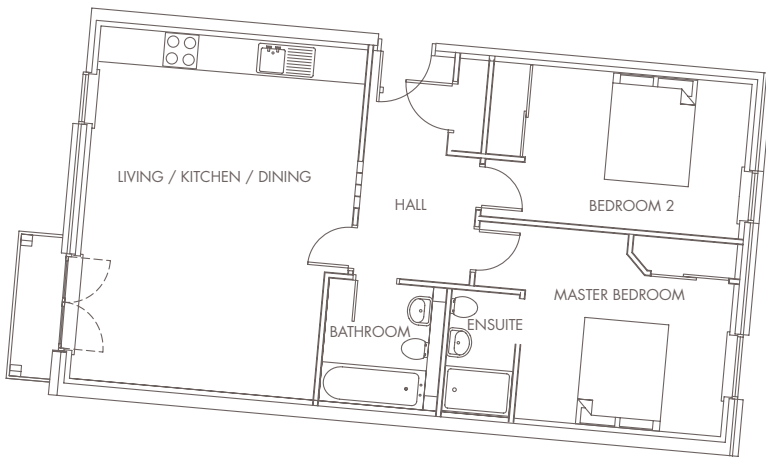

## CITY APARTMENTS - STAIR 3

## APARTMENT 3/1

	Metres	Feet / Inches
Living / Kitchen / Dining	6.3 x 4.7	20'7" x 15'5"
Master Bedroom	4.6 x 3.4	15'1" x 11'1"
Ensuite	1.9 x 1.1	6'2" x 3'7"
Bedroom 2	4.6 x 2.7	15'1" x 8'8"
Bathroom	1.8 x 1.5	5'11" x 4'10"