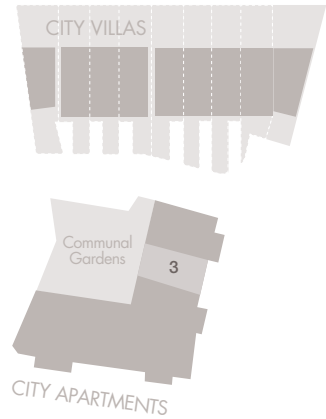

## CITY APARTMENTS - STAIR 3

## APARTMENT 3/1

	Metres	Feet / Inches
Living / Kitchen / Dining	6.3 x 4.7	20'7" x 15'5"
Master Bedroom	4.6 x 3.4	15'1" x 11'1"
Ensuite	1.9 x 1.1	6'2" x 3'7"
Bedroom 2	4.6 x 2.7	15'1" x 8'8"
Bathroom	1.8 x 1.5	5'11" x 4'10"