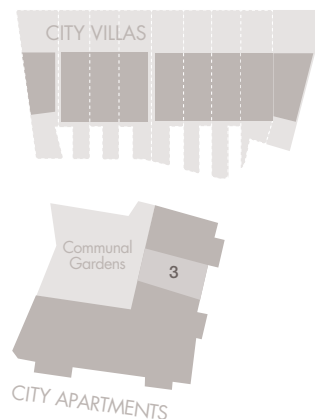

## CITY APARTMENTS - STAIR 3

## APARTMENT 3/3

	Metres	Feet / Inches
Living / Kitchen / Dining	6.3 x 4.7	20'7" x 15'5"
Master Bedroom	4.6 x 3.4	15'1" x 11'1"
Ensuite	1.9 x 1.1	6'2" x 3'7"
Bedroom 2	4.6 x 2.7	15'1" x 8'8"
Bathroom	1.8 x 1.5	5'11" x 4'10"