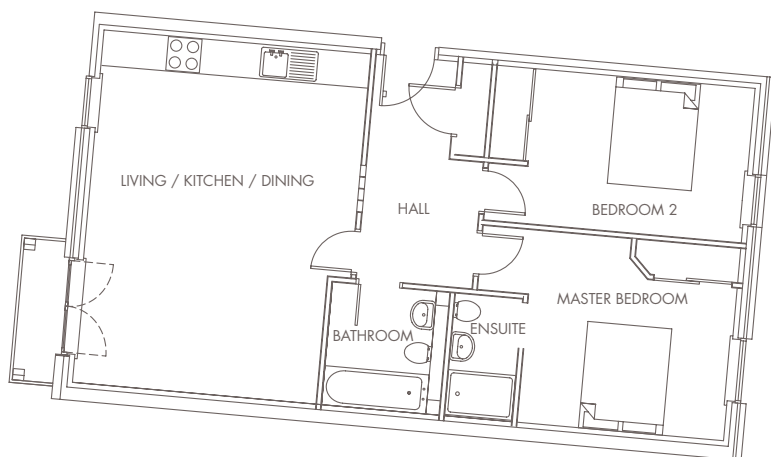

## CITY APARTMENTS - STAIR 3

## APARTMENT 3/3

	Metres	Feet / Inches
Living / Kitchen / Dining	6.3 x 4.7	20'7" x 15'5"
Master Bedroom	4.6 x 3.4	15'1" x 11'1"
Ensuite	1.9 x 1.1	6'2" x 3'7"
Bedroom 2	4.6 x 2.7	15'1" x 8'8"
Bathroom	1.8 x 1.5	5'11" x 4'10"