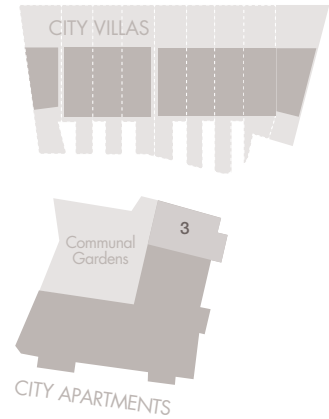

## CITY APARTMENTS - STAIR 3

## APARTMENT 3/4

	Metres	Feet / Inches
Living / Kitchen / Dining	6.0 x 4.0	19'7" x 13'1"
Master Bedroom	3.8 x 4.3	12'5" x 14'1"
Ensuite	1.8 x 1.2	5'11" x 3'11"
Bedroom 2	3.6 x 2.8	11'9" x 9'11"
Bathroom	2.3 x 1.7	7'6" x 5'6"