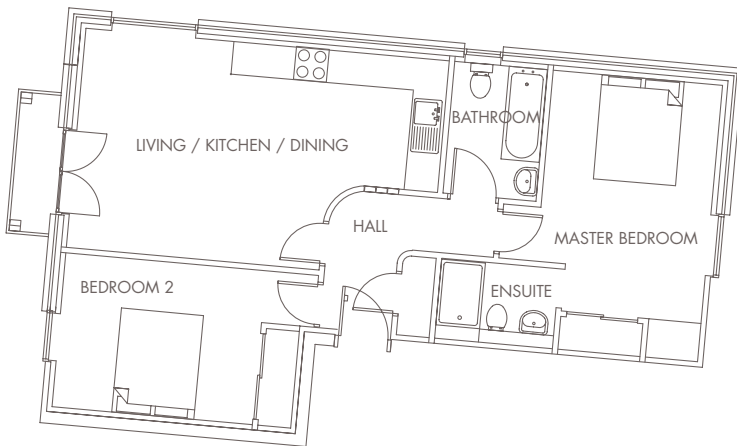

## CITY APARTMENTS - STAIR 3

## APARTMENT 3/4

	Metres	Feet / Inches
Living / Kitchen / Dining	6.0 x 4.0	19'7" x 13'1"
Master Bedroom	3.8 x 4.3	12'5" x 14'1"
Ensuite	1.8 x 1.2	5'11" x 3'11"
Bedroom 2	3.6 x 2.8	11'9" x 9'11"
Bathroom	2.3 x 1.7	7'6" x 5'6"